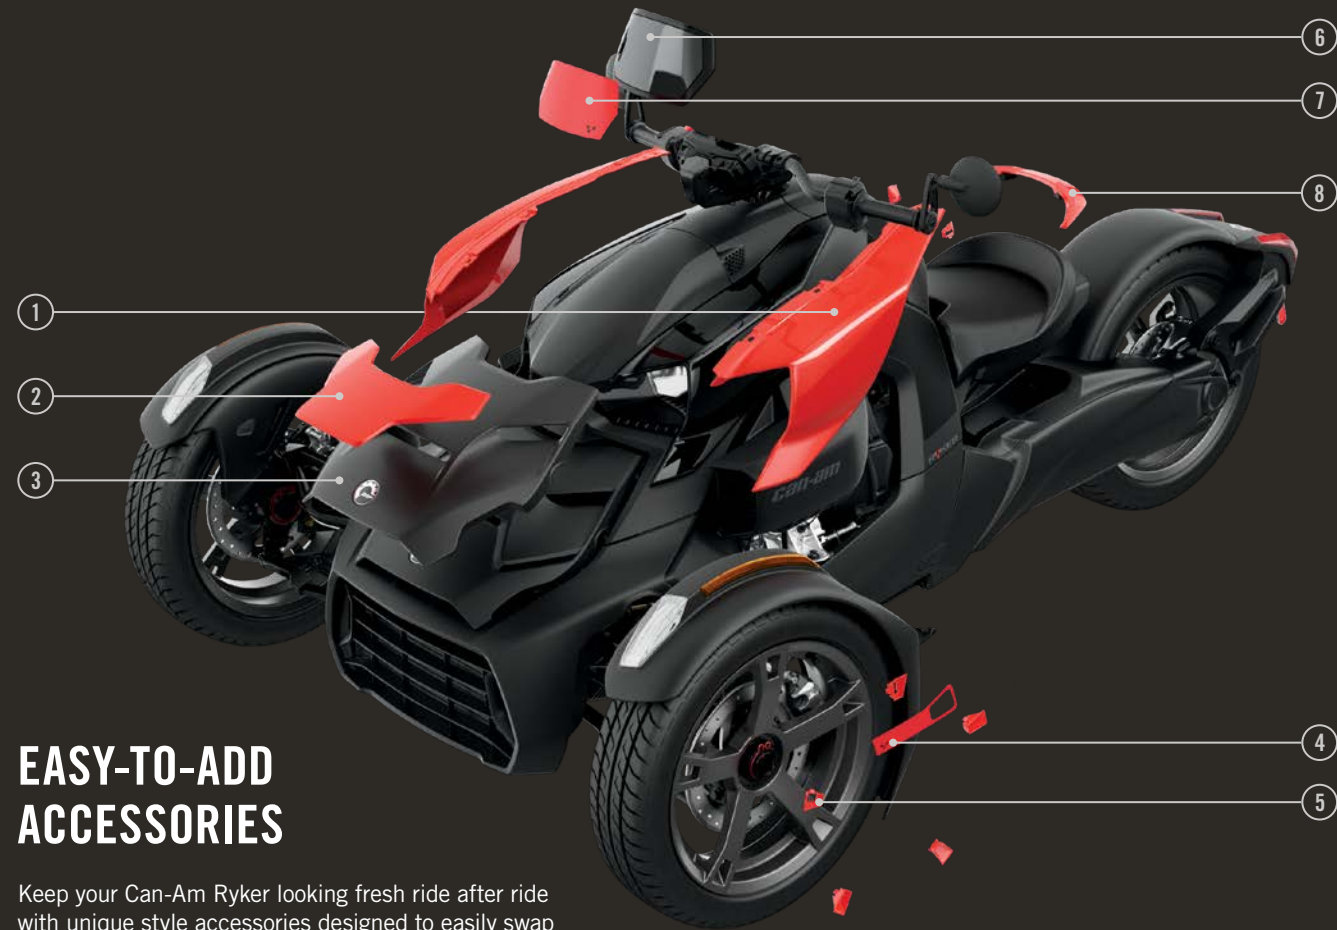

STYLE YOUR RIDE

EASY-TO-ADD ACCESSORIES

Keep your Can-Am Ryker looking fresh ride after ride with unique style accessories designed to easily swap out, including panels, wheel accents, wheel decals, and hoods. Classic Panels come standard with the option to upgrade to the Epic or Exclusive Series.

CHOOSE YOUR COLOURS

① PANELS

1. **CLASSIC SERIES** $124.99*
2. INTENSE BLACK – 219400803
   - ADRENALINE RED – 219400804
   - YELLOW SHOCK – 219400928

1. **EPIC SERIES** $309.99*
2. IMMORTAL WHITE – 219400805
   - CARBON BLACK – 219400809
   - LIQUID STEEL – 219400923

EXCLUSIVE SERIES PANEL KIT** $439.99*

- ORANGE BLAZE – 219400925
- HAZE BLUE – 219400924
- ELECTRIC YELLOW – 219400926
- MIDNIGHT RED – 219400808
- ARMY GREEN – 219400929
- HERITAGE WHITE – 219400927

(INCLUDES EXCLUSIVE HOOD ACCENT)

② CLASSIC HOOD ACCENT[†] $59.99

- INTENSE BLACK – 219400873
- ADRENALINE RED – 219400874
- YELLOW SHOCK – 219400875

③ EPIC HOOD $239.99

- CARBON BLACK – 219400877
- IMMORTAL WHITE – 219400876

④ WHEEL DECALS[‡] $39.99 (INCLUDES 3 DECALS)

- IMMORTAL WHITE – 219400861
- ADRENALINE RED – 219400921
- ARMY GREEN – 219400922
- HAZE BLUE – 219400933
- ORANGE BLAZE – 219400934
- ELECTRIC YELLOW – 219400935

⑤ WHEEL ACCENTS[‡] $64.99 (INCLUDES 15 ACCENTS)

- INTENSE BLACK – 219400825
- ADRENALINE RED – 219400920

⑥ GAUGE SPOILER $99.99

- BLACK – 219400818

⑦ GAUGE SPOILER DECAL $39.99

- IMMORTAL WHITE – 219400916
- ADRENALINE RED – 219400917
- ARMY GREEN – 219400918
- HAZE BLUE – 219400936
- ORANGE BLAZE – 219400937
- ELECTRIC YELLOW – 219400938